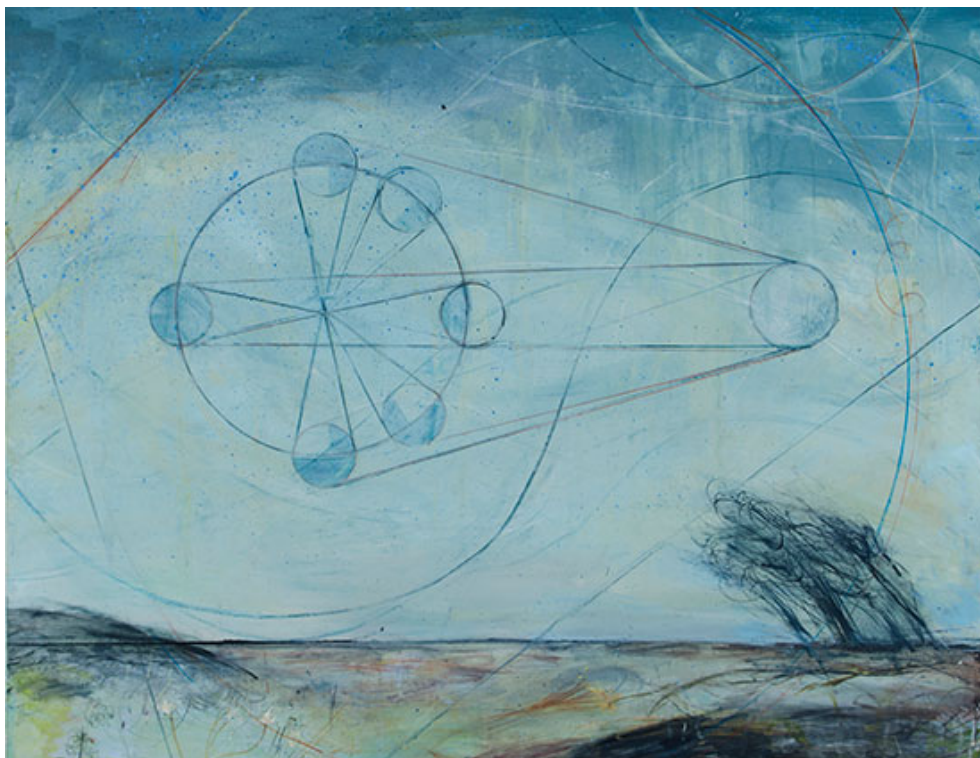

171 Main Street, Amagansett, NY 11930. www.illearts.com.

Saturday, August 27, 2016

SAG HARBOR

GRENNING GALLERY - “Ramiro | Sanchez” has an Opening Reception on Saturday, August 27, 2016 from 6 to 7:30 p.m. The exhibition remains on view through September 25, 2016. The show features paintings by [Ramiro](#) and [Melissa Franklin Sanchez](#). Grenning Gallery is located at 17 Washington Street, Sag Harbor, NY 11963. www.grenninggallery.com.

MONIKA OLKO GALLERY - “Jeff Muhs: Painting and Sculpture” has an Opening Reception on Saturday, August 27, 2016 from 6 to 8 p.m. The exhibition remains on view through September 13, 2016. Monika Olko Gallery is located at 95 Main Street, Sag Harbor, NY 11963. www.monikaolkogallery.com.

SOUTHAMPTON

PETER MARCELLE PROJECT - “Jennifer Cross: Recent Work” has an Opening Reception on Saturday, August 27, 2016 from 6 to 8 p.m. The exhibition remains on view through September 4, 2016. Peter Marcelle Project is located at 4 North Main Street Southampton, NY 11968. www.petermarcelleproject.com.

“Fortuna” by Jennifer Cross, 2016. Oil on panel, 27 x 34 inches. Courtesy of Peter Marcelle Project.